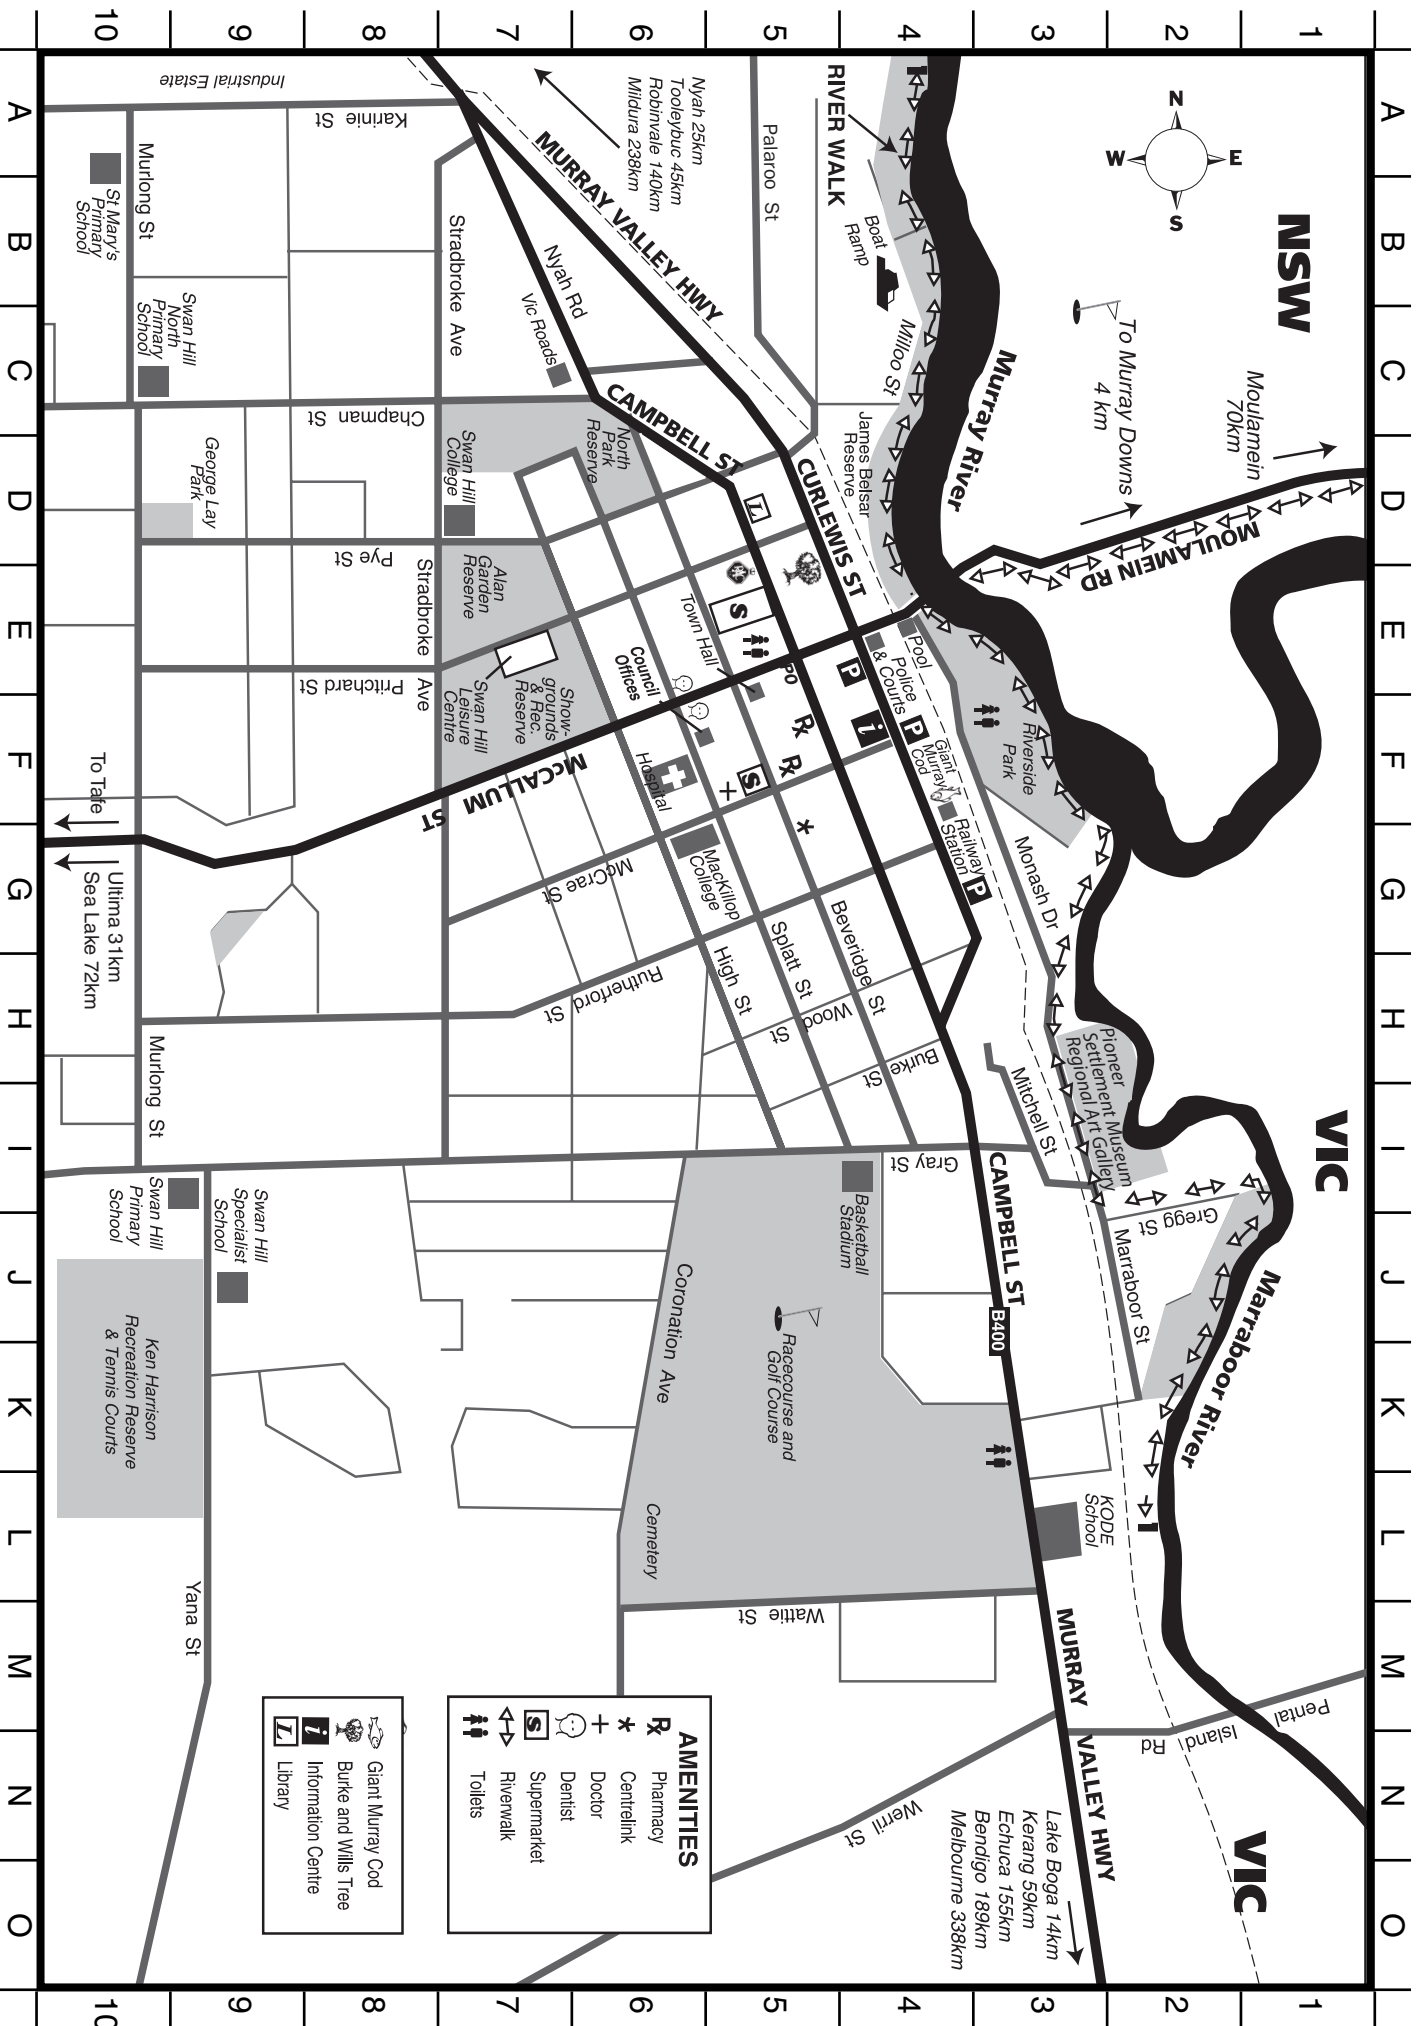

SWAN HILL TOWN MAP

- AMENITIES**
- R** Pharmacy
 - *** Centralink
 - +** Doctor
 - ☺** Dentist
 - S** Supermarket
 - ↔** Riverwalk
 - ♿** Toilets
 - 🏠** Giant Murray Cod
 - 🌳** Burke and Wills Tree
 - 📖** Information Centre
 - 📚** Library

*Map produced by Swan Hill Incorporated *Growing and Promoting the Swan Hill region*
 printed by Elliottprint Swan Hill 5032 2161